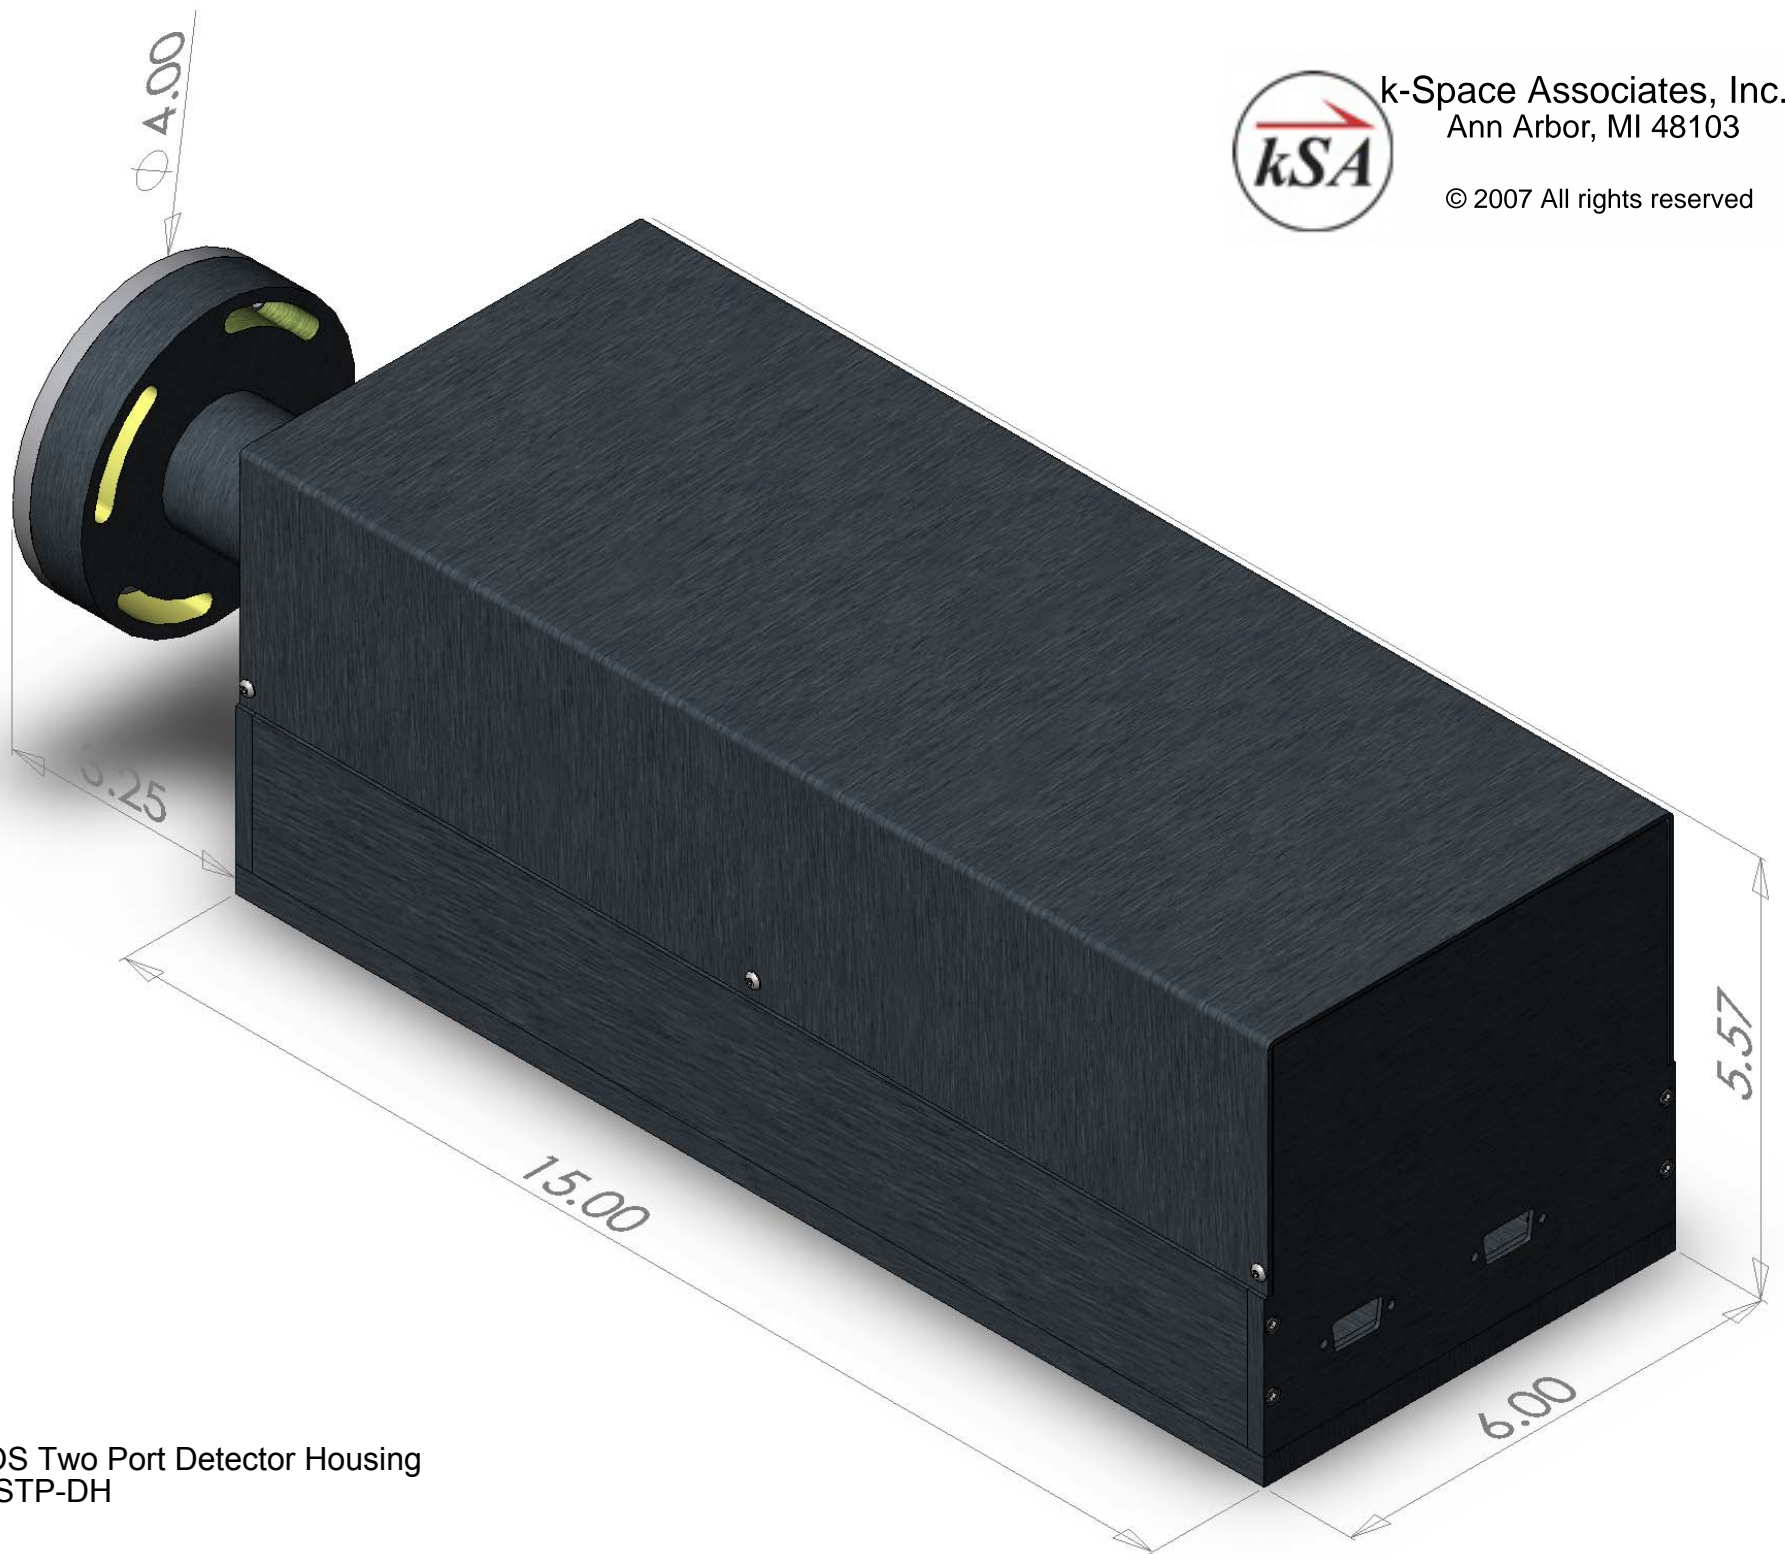

k-Space Associates, Inc.  
Ann Arbor, MI 48103

© 2007 All rights reserved

MOS Single Port Housing  
M-SSP

k-Space Associates, Inc.  
Ann Arbor, MI 48103

© 2007 All rights reserved

MOS Two Port Detector Housing  
M-STP-DH

k-Space Associates, Inc.  
Ann Arbor, MI 48103

© 2007 All rights reserved

MOS Two Port Laser Housing  
M-STP-LH