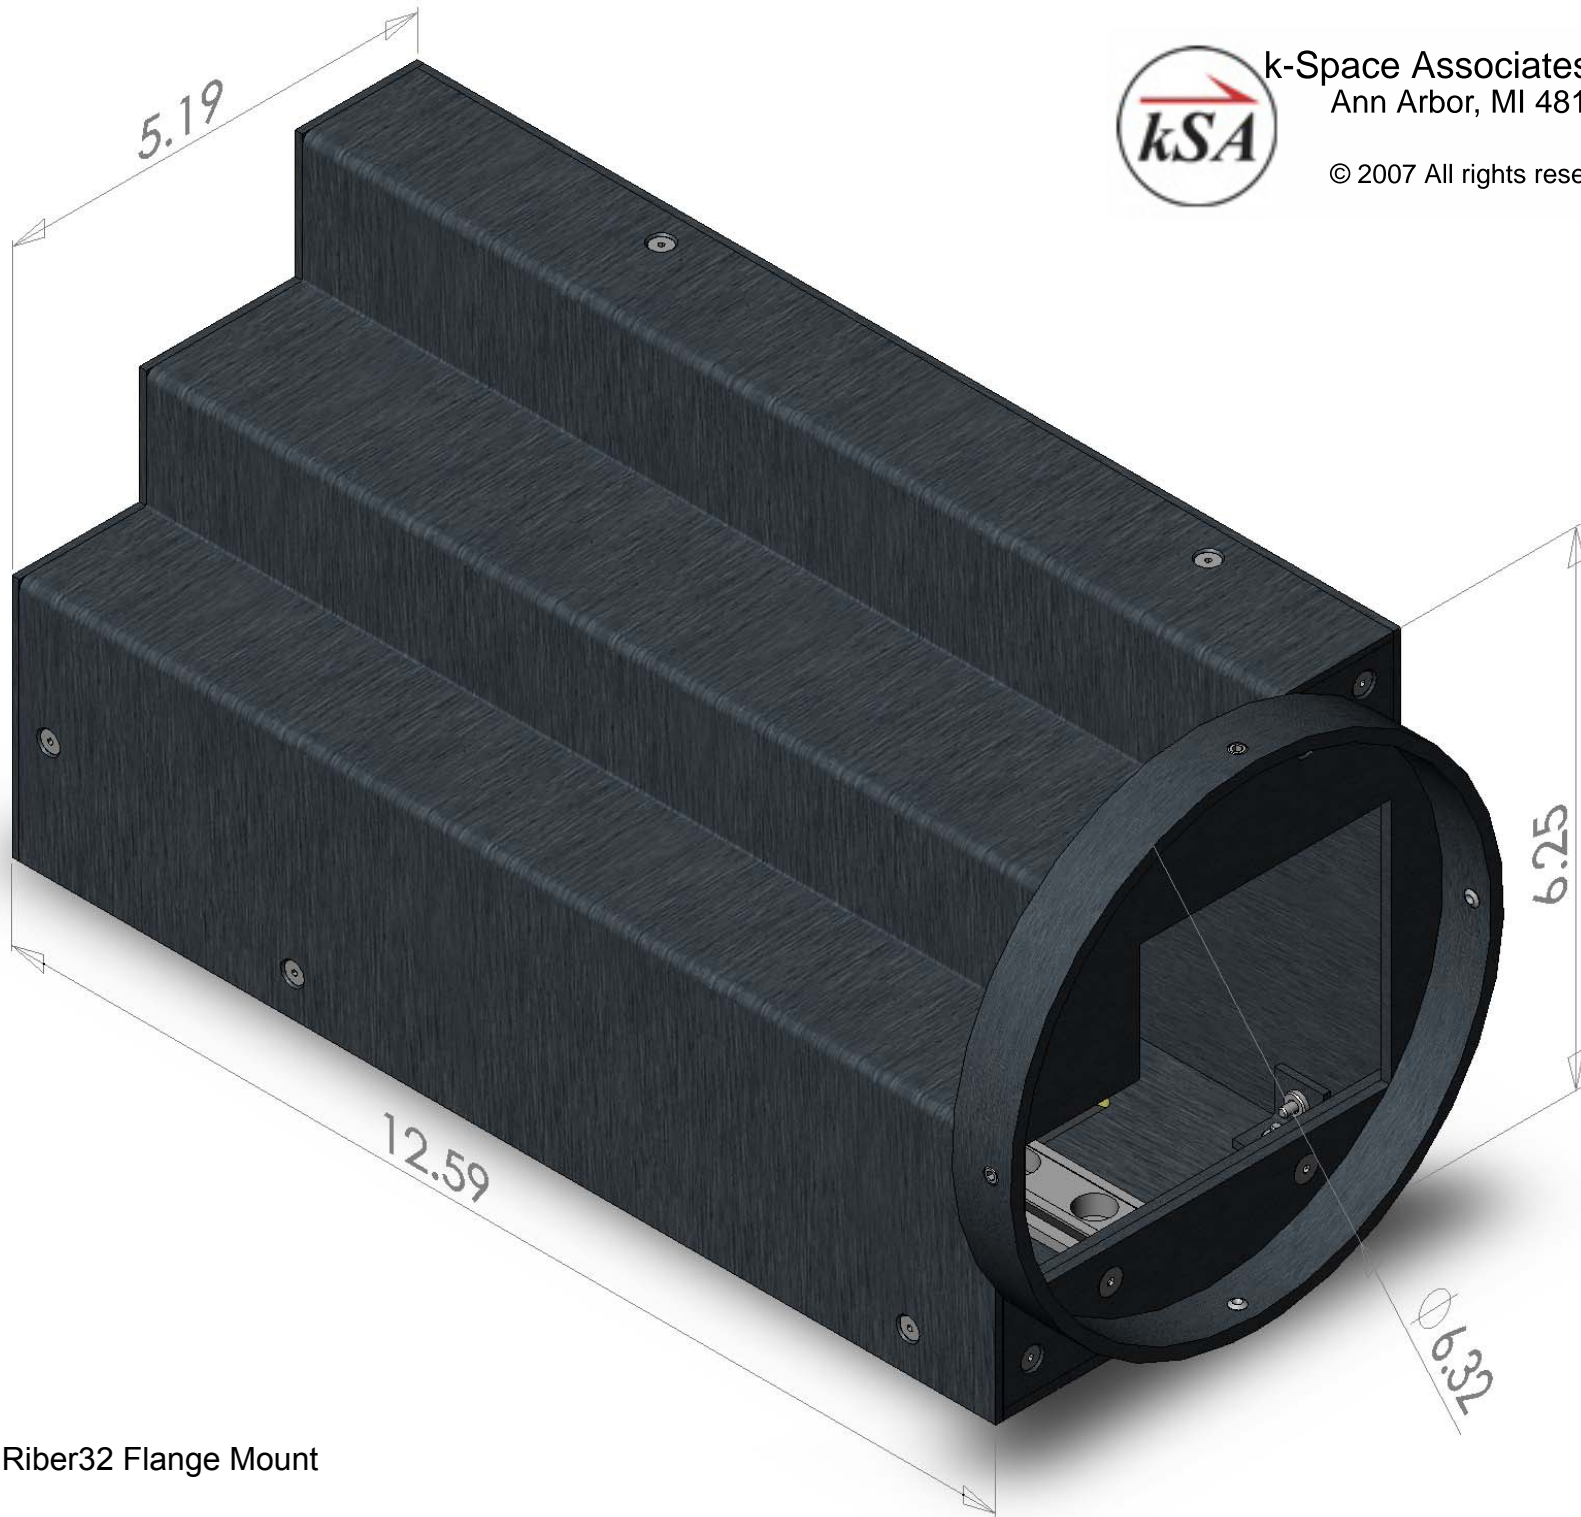

k-Space Associates, Inc.
Ann Arbor, MI 48103

© 2007 All rights reserved

kSA 400 Riber32 Flange Mount