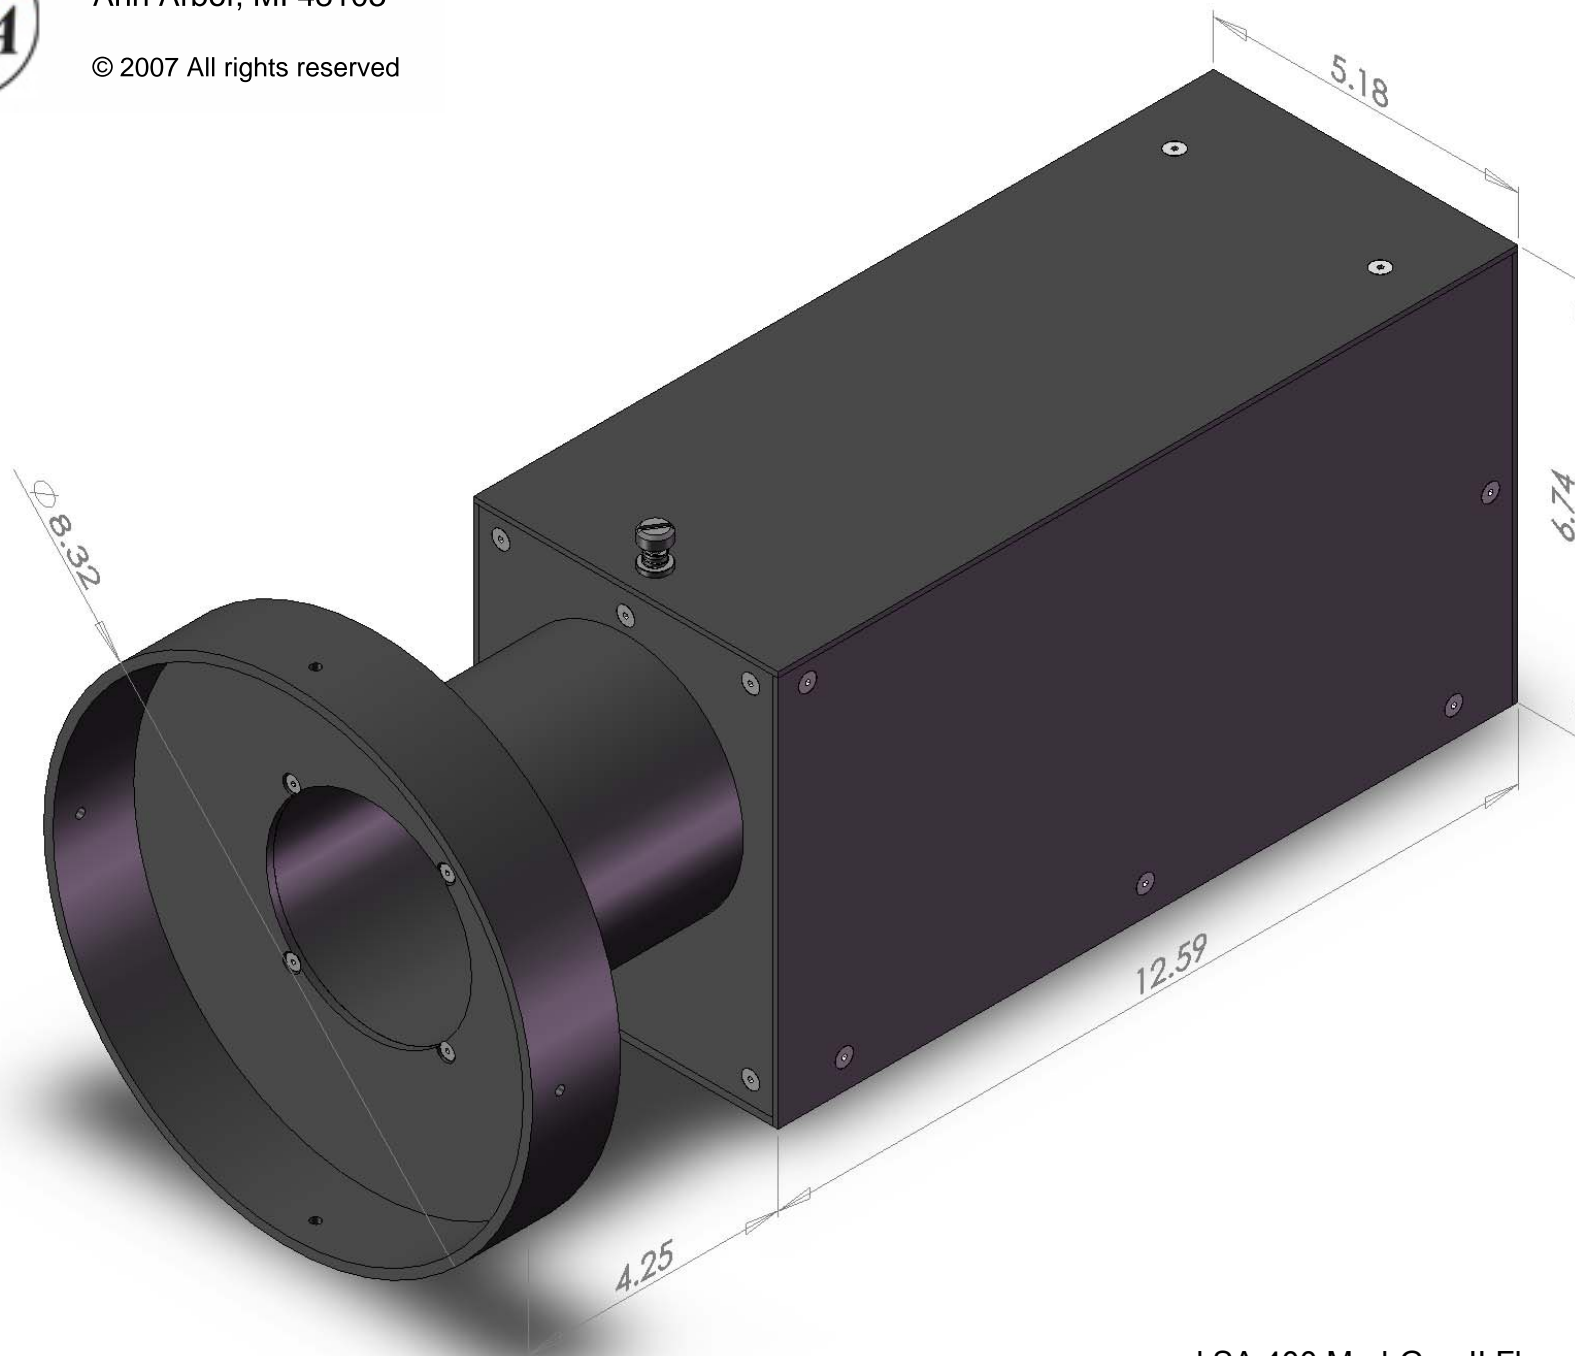

k-Space Associates, Inc.
Ann Arbor, MI 48103

© 2007 All rights reserved

kSA 400 Mod-Gen II Flange Mount