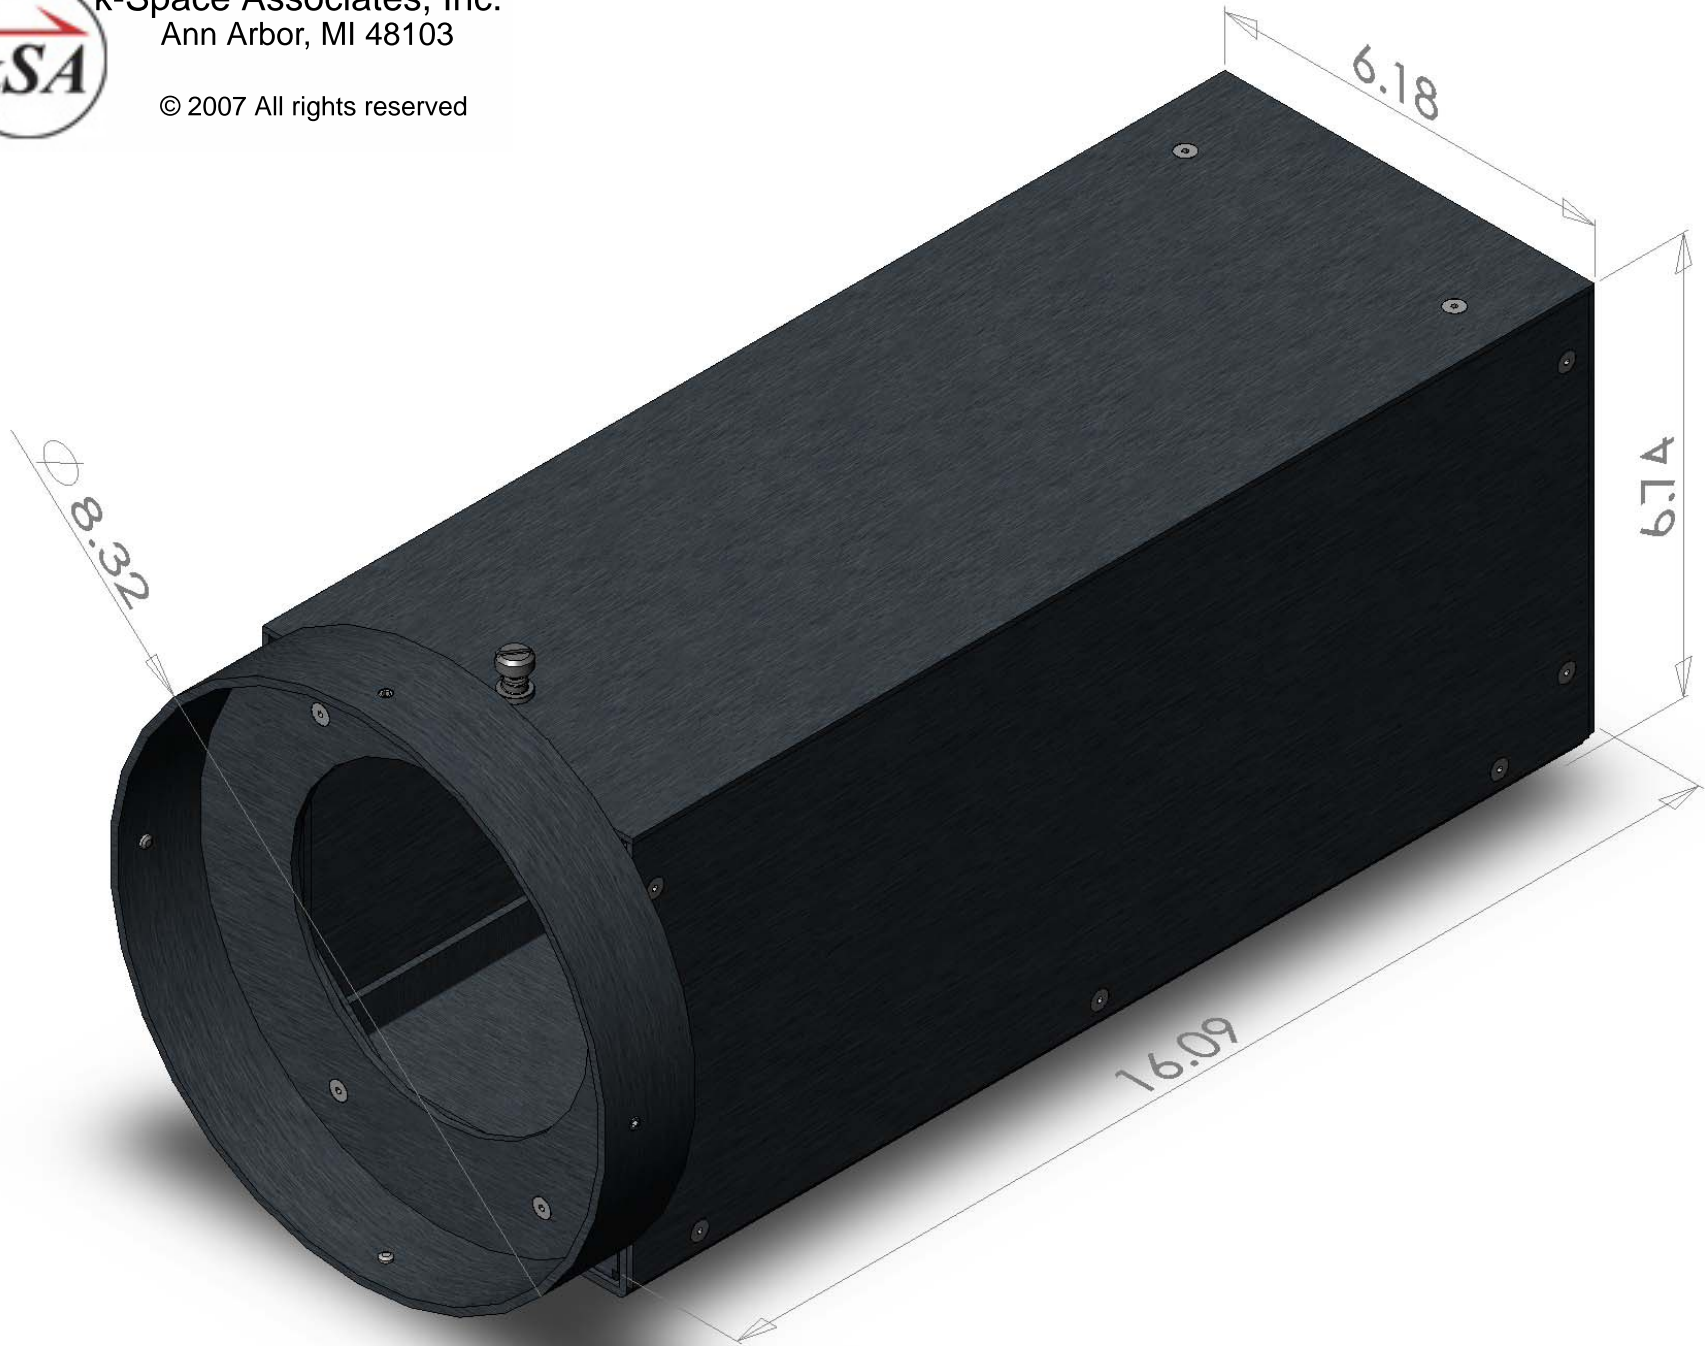

k-Space Associates, Inc.
Ann Arbor, MI 48103

© 2007 All rights reserved

kSA 400 8" Flange Mount