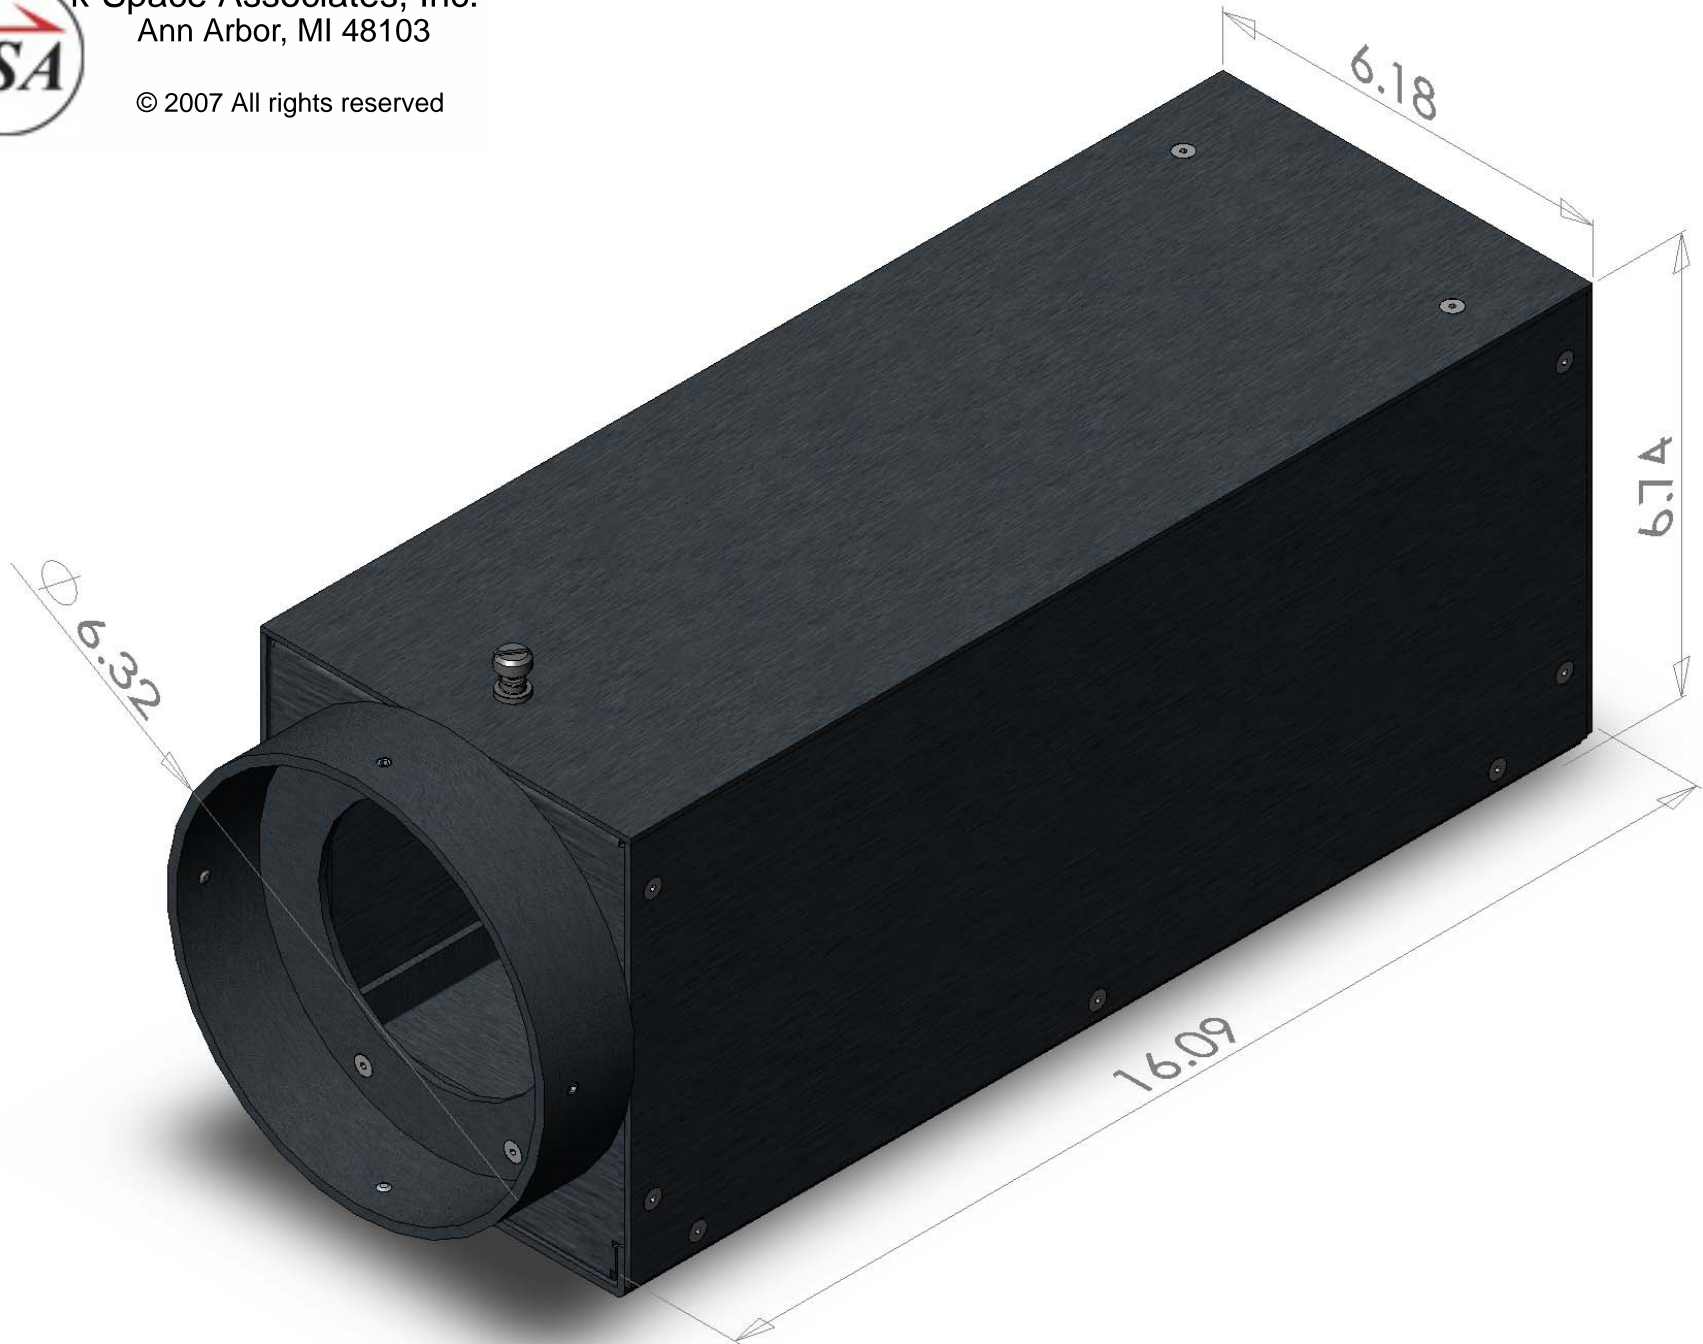

k-Space Associates, Inc.
Ann Arbor, MI 48103

© 2007 All rights reserved

kSA 400 6" Flange Mount