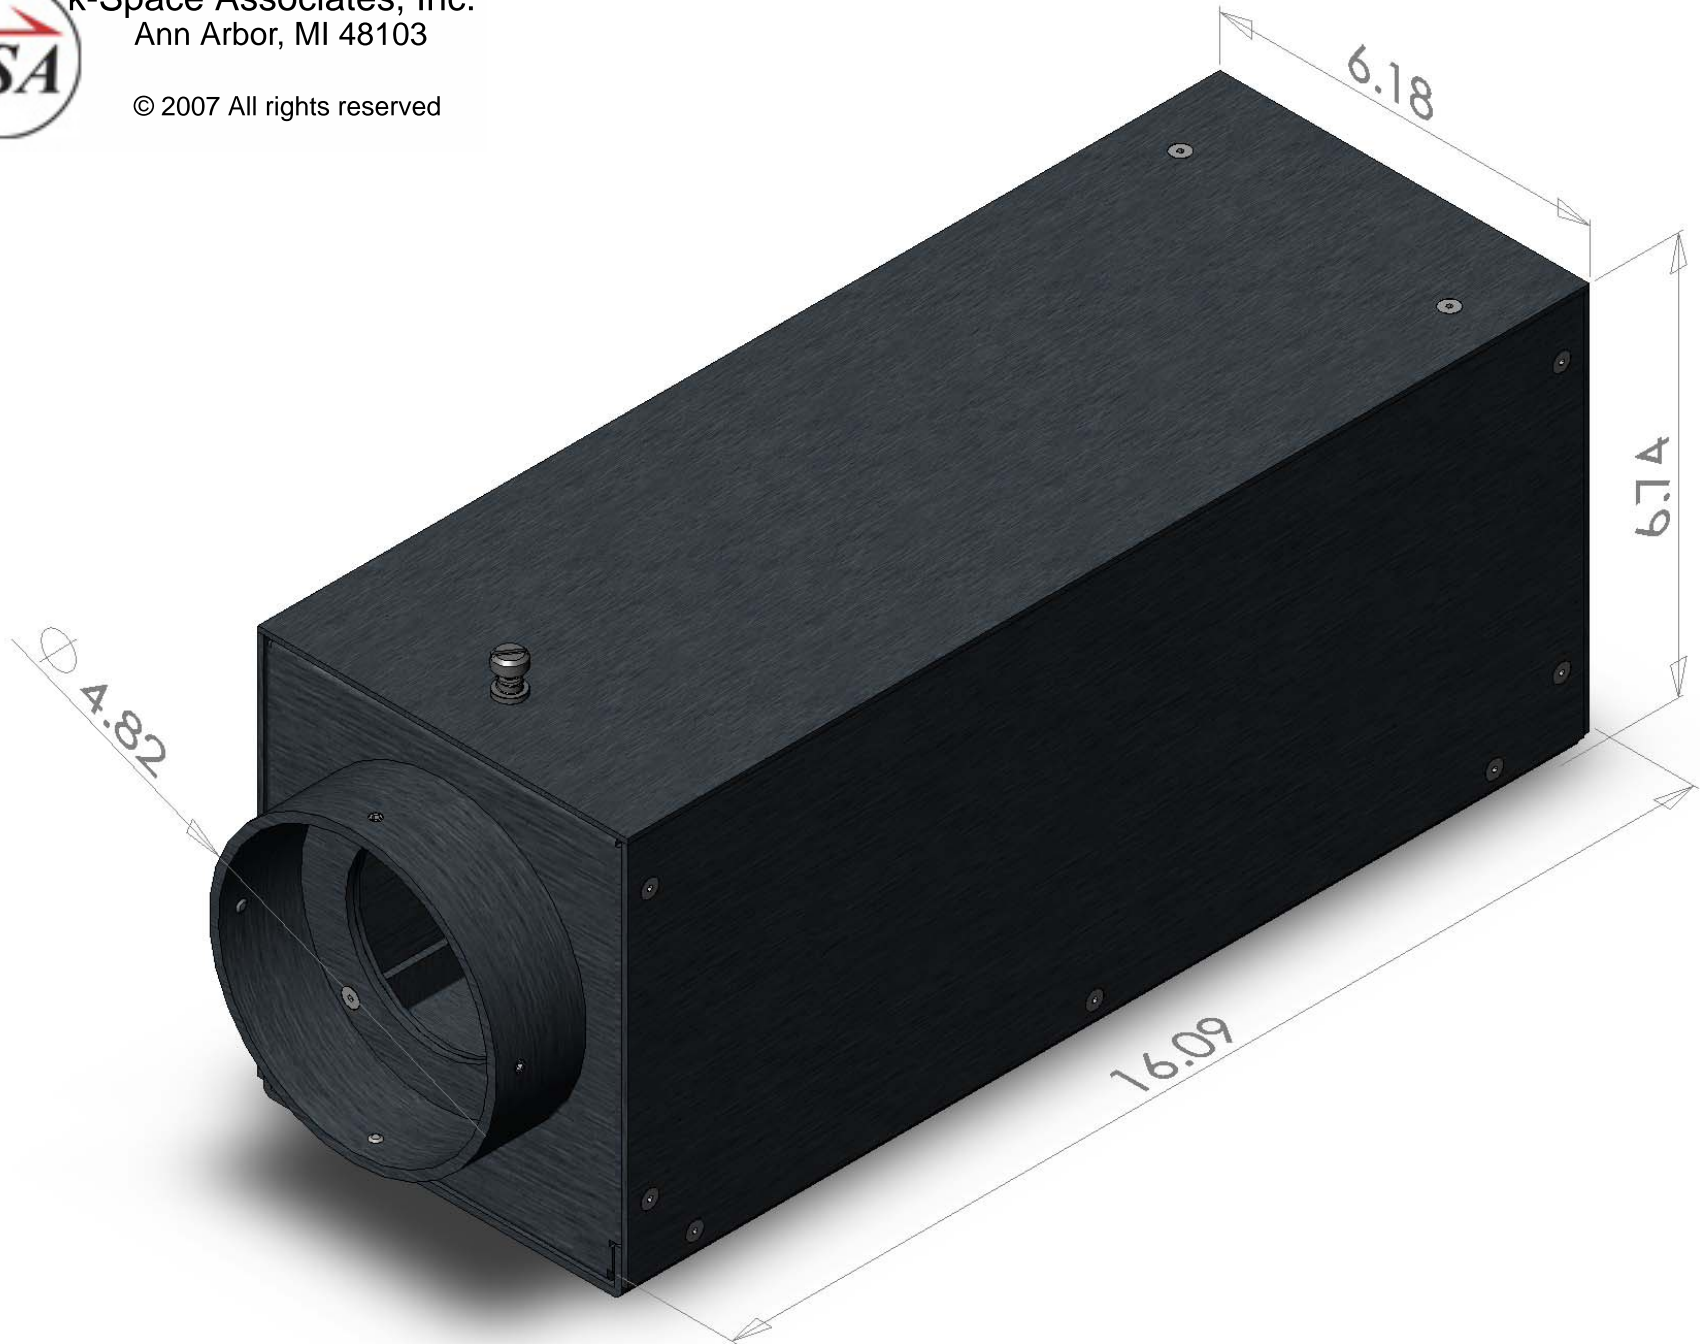

k-Space Associates, Inc.
Ann Arbor, MI 48103

© 2007 All rights reserved

kSA 400 4.5" Flange Mount